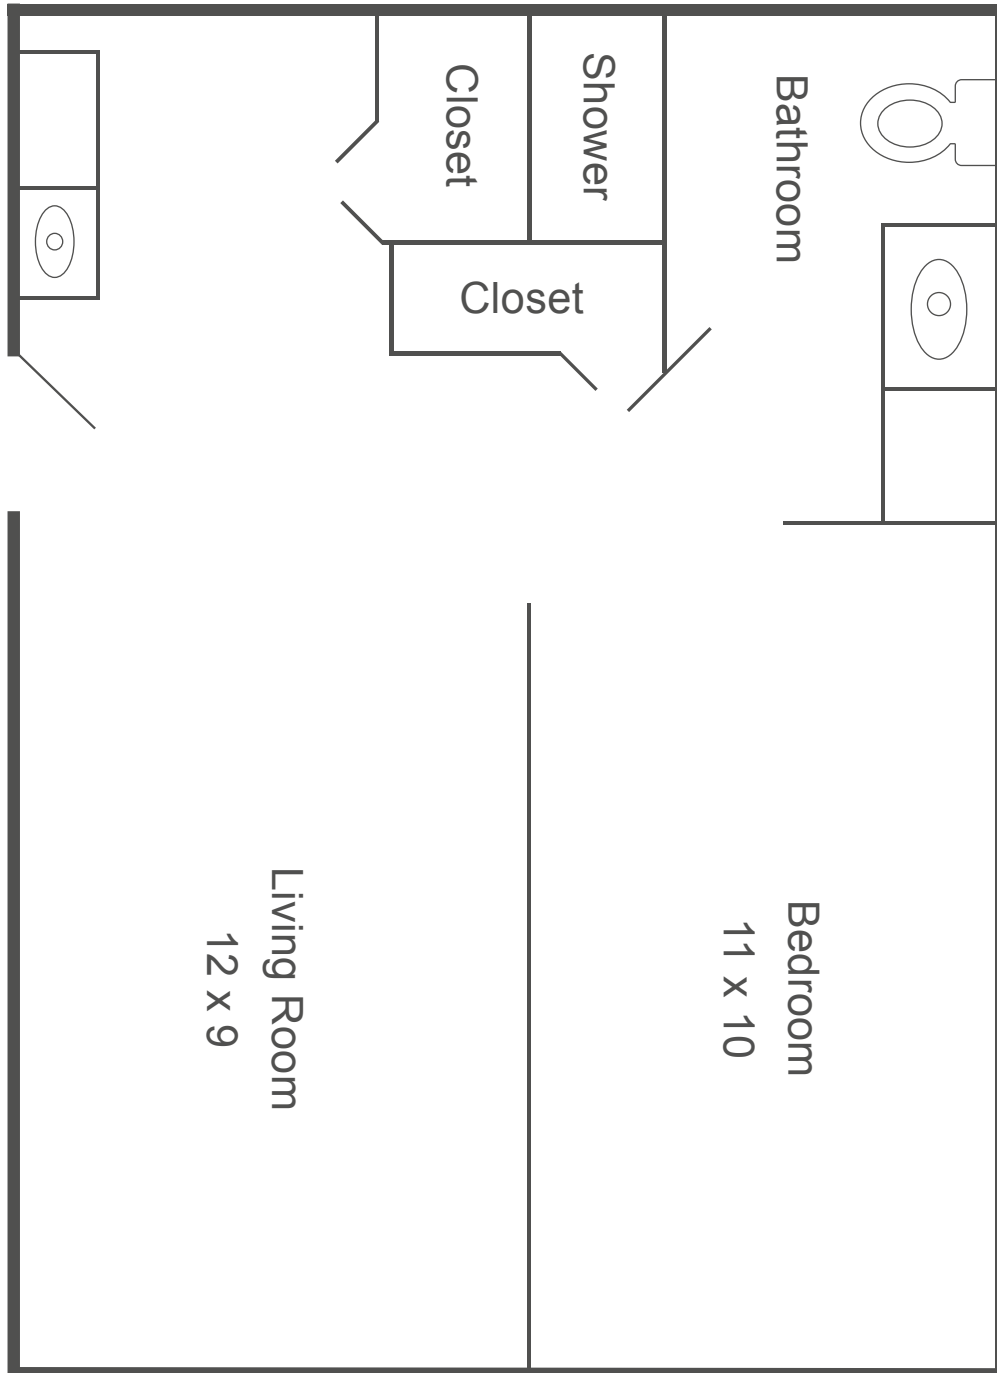

## SUITE WITH KITCHENETTE

2700 Avenue N Rosenberg, TX 77471

[www.cambridgesquareliving.com](http://www.cambridgesquareliving.com)

**(346)762-1508**

Dimensions are approximate. Floor plans may vary.